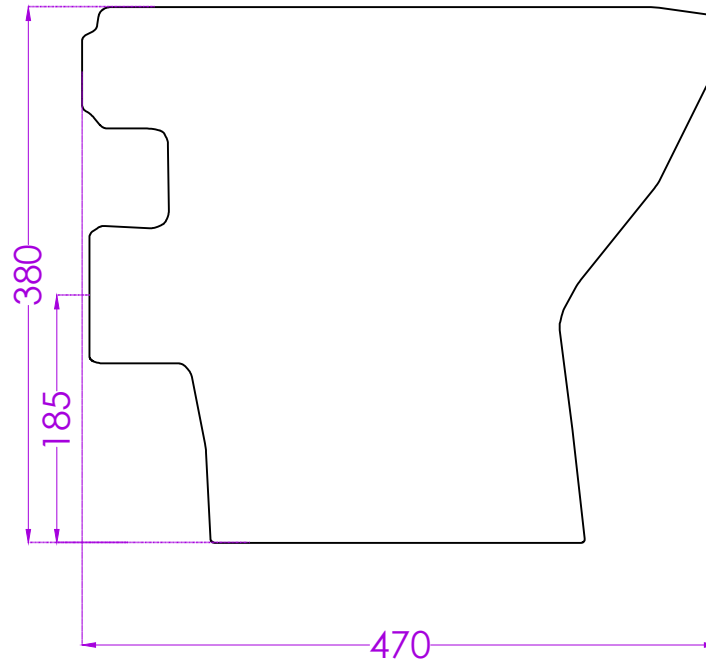

RUBY P0446PW0202

P TRAP EWC

JOHNSON

PLAN

SIDE

BACK