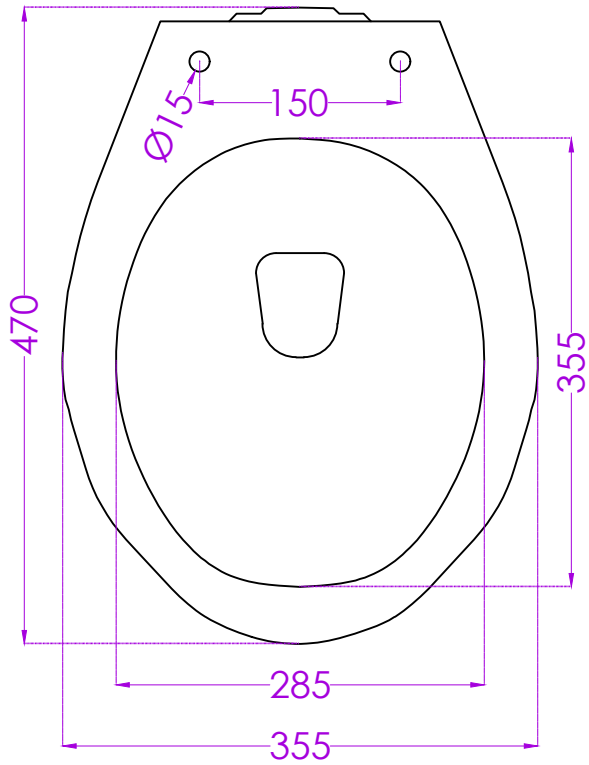

RUBY P0446PW0202

P TRAP EWC

JOHNSON

PLAN

SIDE

BACK