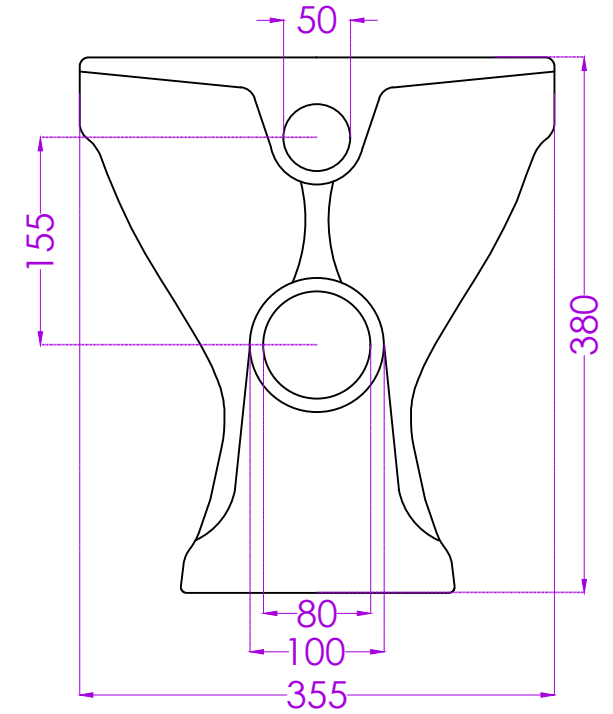

RUBY P0446PW0202

P TRAP EWC

JOHNSON

PLAN

SIDE

BACK